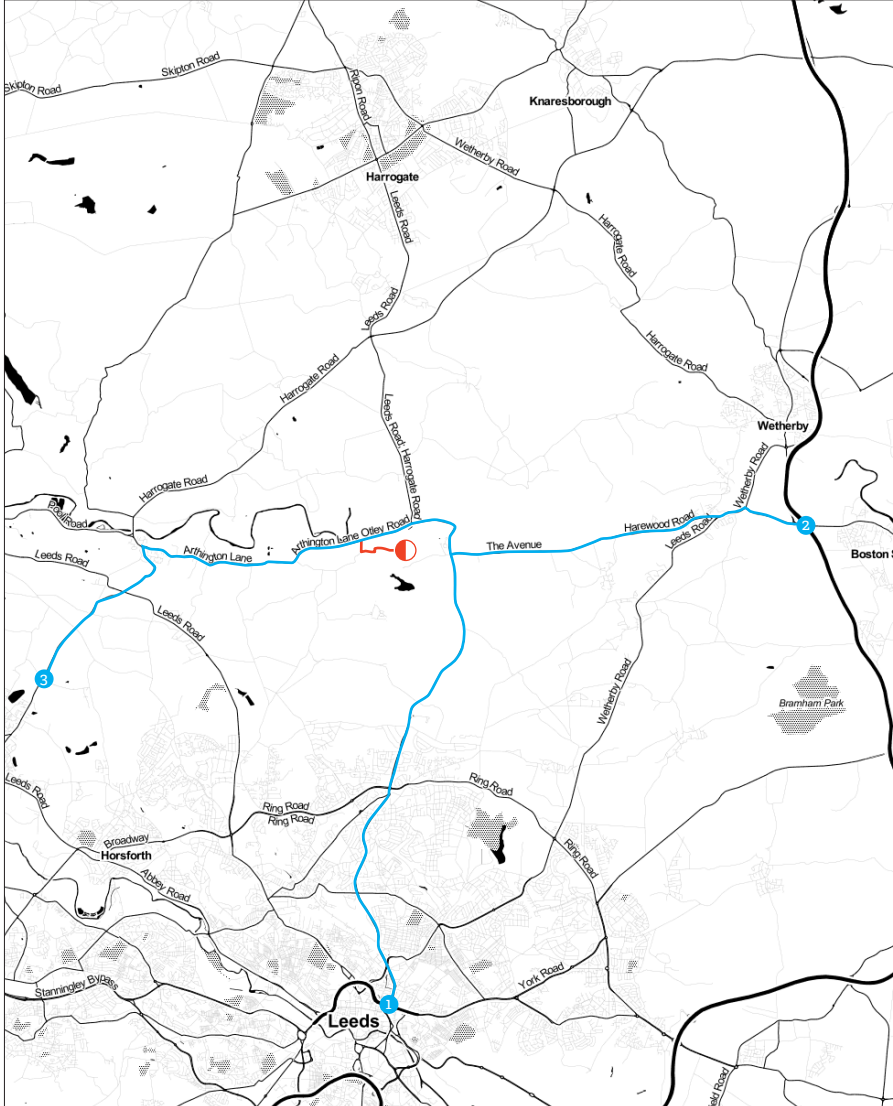

## How to find us

1. From Leeds follow signs out of Leeds for the A61 to Harrogate.

Carry on through Harewood Village for 0.5 mile, when you come to a sharp right hand bend at the bottom of the hill turn left onto the A656 sign posted Otley. (If you go over the bridge you have missed the turning.)

After 1.1 miles turn left sign posted Weardley.

2. From the A1 exit the A1 at Junction 45 Boston Spa and keep left following the signs to Collingham. Take the right turning (A659) to Harewood and continue for 6.7 miles. Turn right at the traffic lights continue for 0.5 mile. When you come to a sharp right hand bend at the bottom of the hill turn left onto the A656 sign posted Otley. (If you go over the bridge you have missed the turning.) After 1.1 miles turn left sign posted Weardley.

3. From LBIA exit the airport complex and turn right at the round about onto the A658 to Pool for 3 miles.

Turn right at the mini roundabout in pool and follow the A659 to Harewood. After 3 miles turn right sign posted Weardley.

**Warning, SatNav won't always get you to us!**

If you're lost and can't find us please call  
**+44 (0) 113 387 3456**

Once on Weardley Lane carry on for 0.3 mile, turn left where the mirror is. Follow the signs down the bridle path for Harewood Yard. We are at the end of the drive. If you get lost give us a ring on +44 (0)113 387 3456.